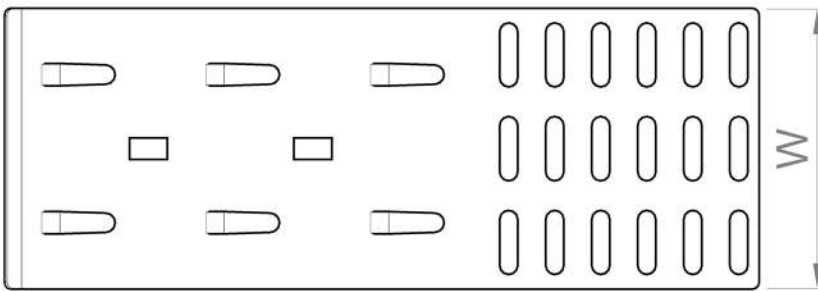

# Cable drop-out plate SC

**Description:** Drop-out plate made of steel, easily foldable to get the desired radius.

To install this product on the base of the tray, in transverse position in respect of the basket tray, then sliding it until the wires are inserted into the tabs. Once installed it can be easily removed and reused.

| Ref. Code | L (mm) | W (mm) | Thickness (mm) | Weight (Kg/unit) |
|-----------|--------|--------|----------------|------------------|
| SCSG      | 230    | 87     | 1              | 0,119            |